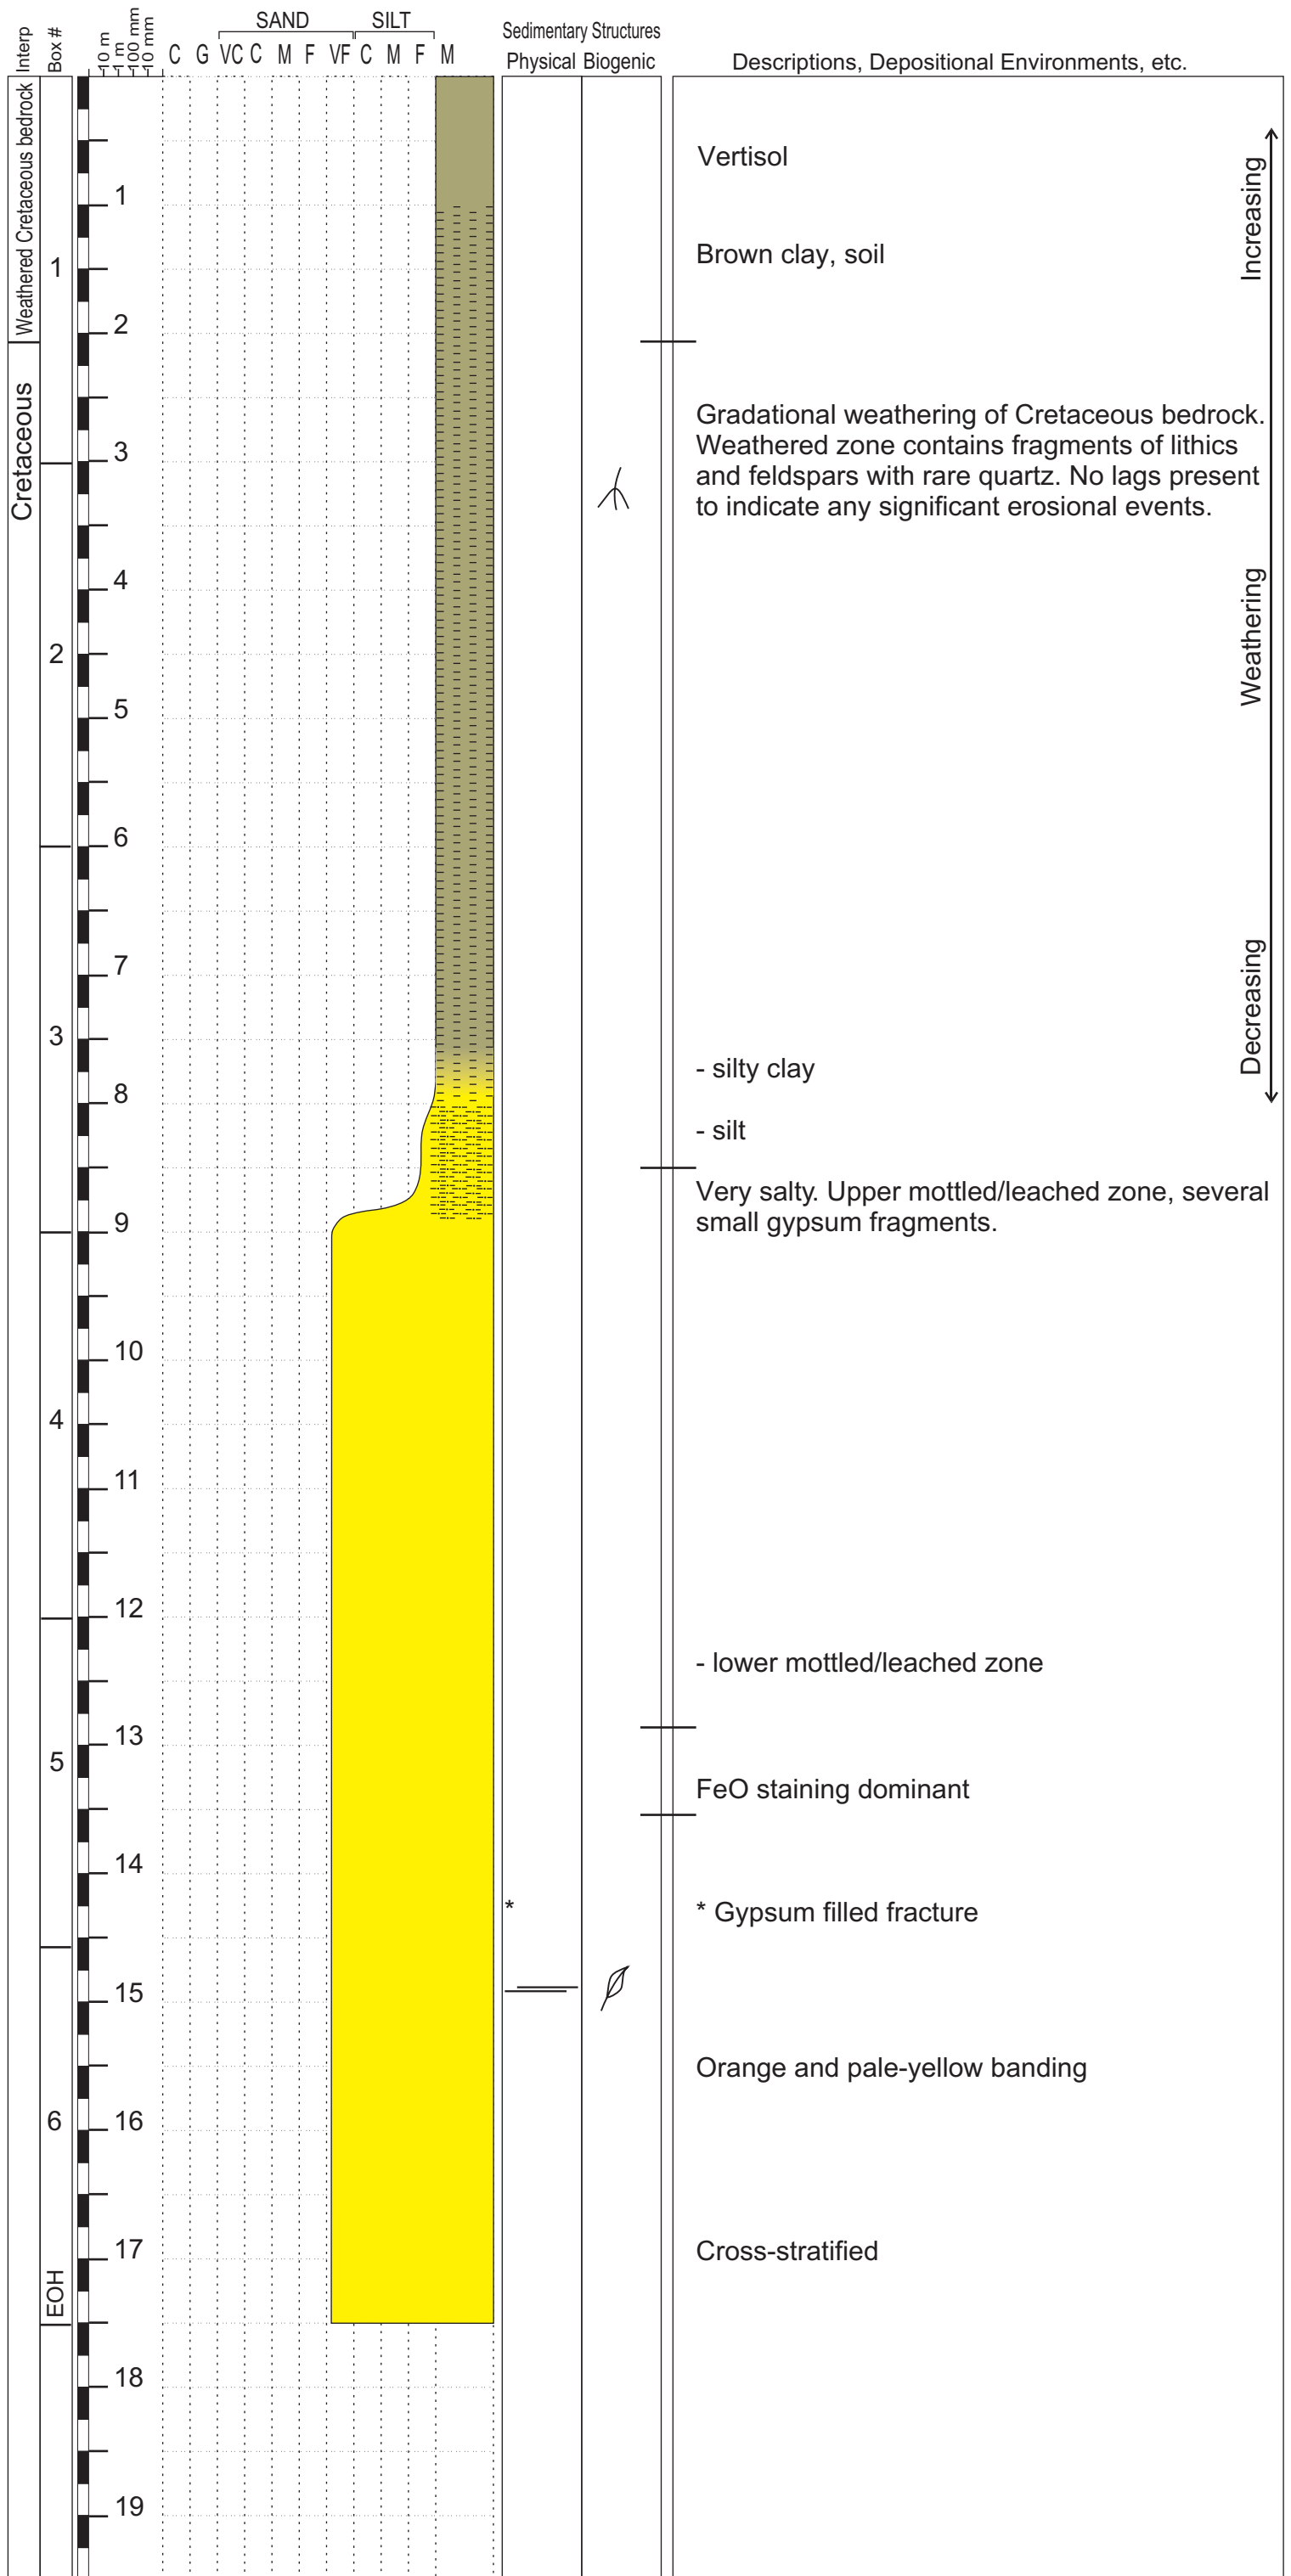

St George LB10 - 0.0 m - 17.5 mm

TOTAL GAMMA
200 400 600 800 1000

Increasing
Weathering
Decreasing