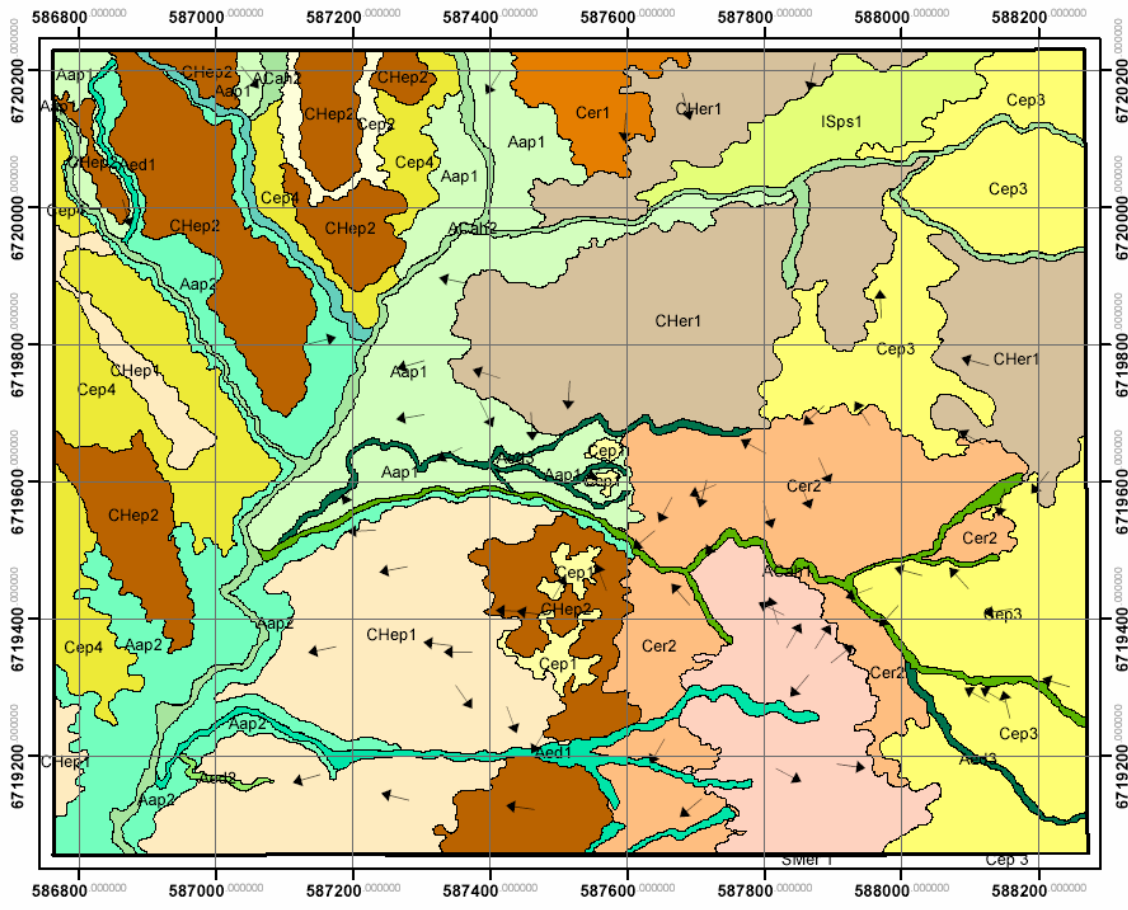

Figure 3b

White Elephant Catchment Regolith Map

1 : 7 500

Legend

Aap1	Aed4	Cep3	CHep2
Aap2	ACah1	Cep4	CHer1
Aed1	ACah2	Cer1	ISps1
Aed2	Cep1	Cer2	SMer1
Aed3	Cep2	CHep1	Dispersion Vectors

Observation Diagram