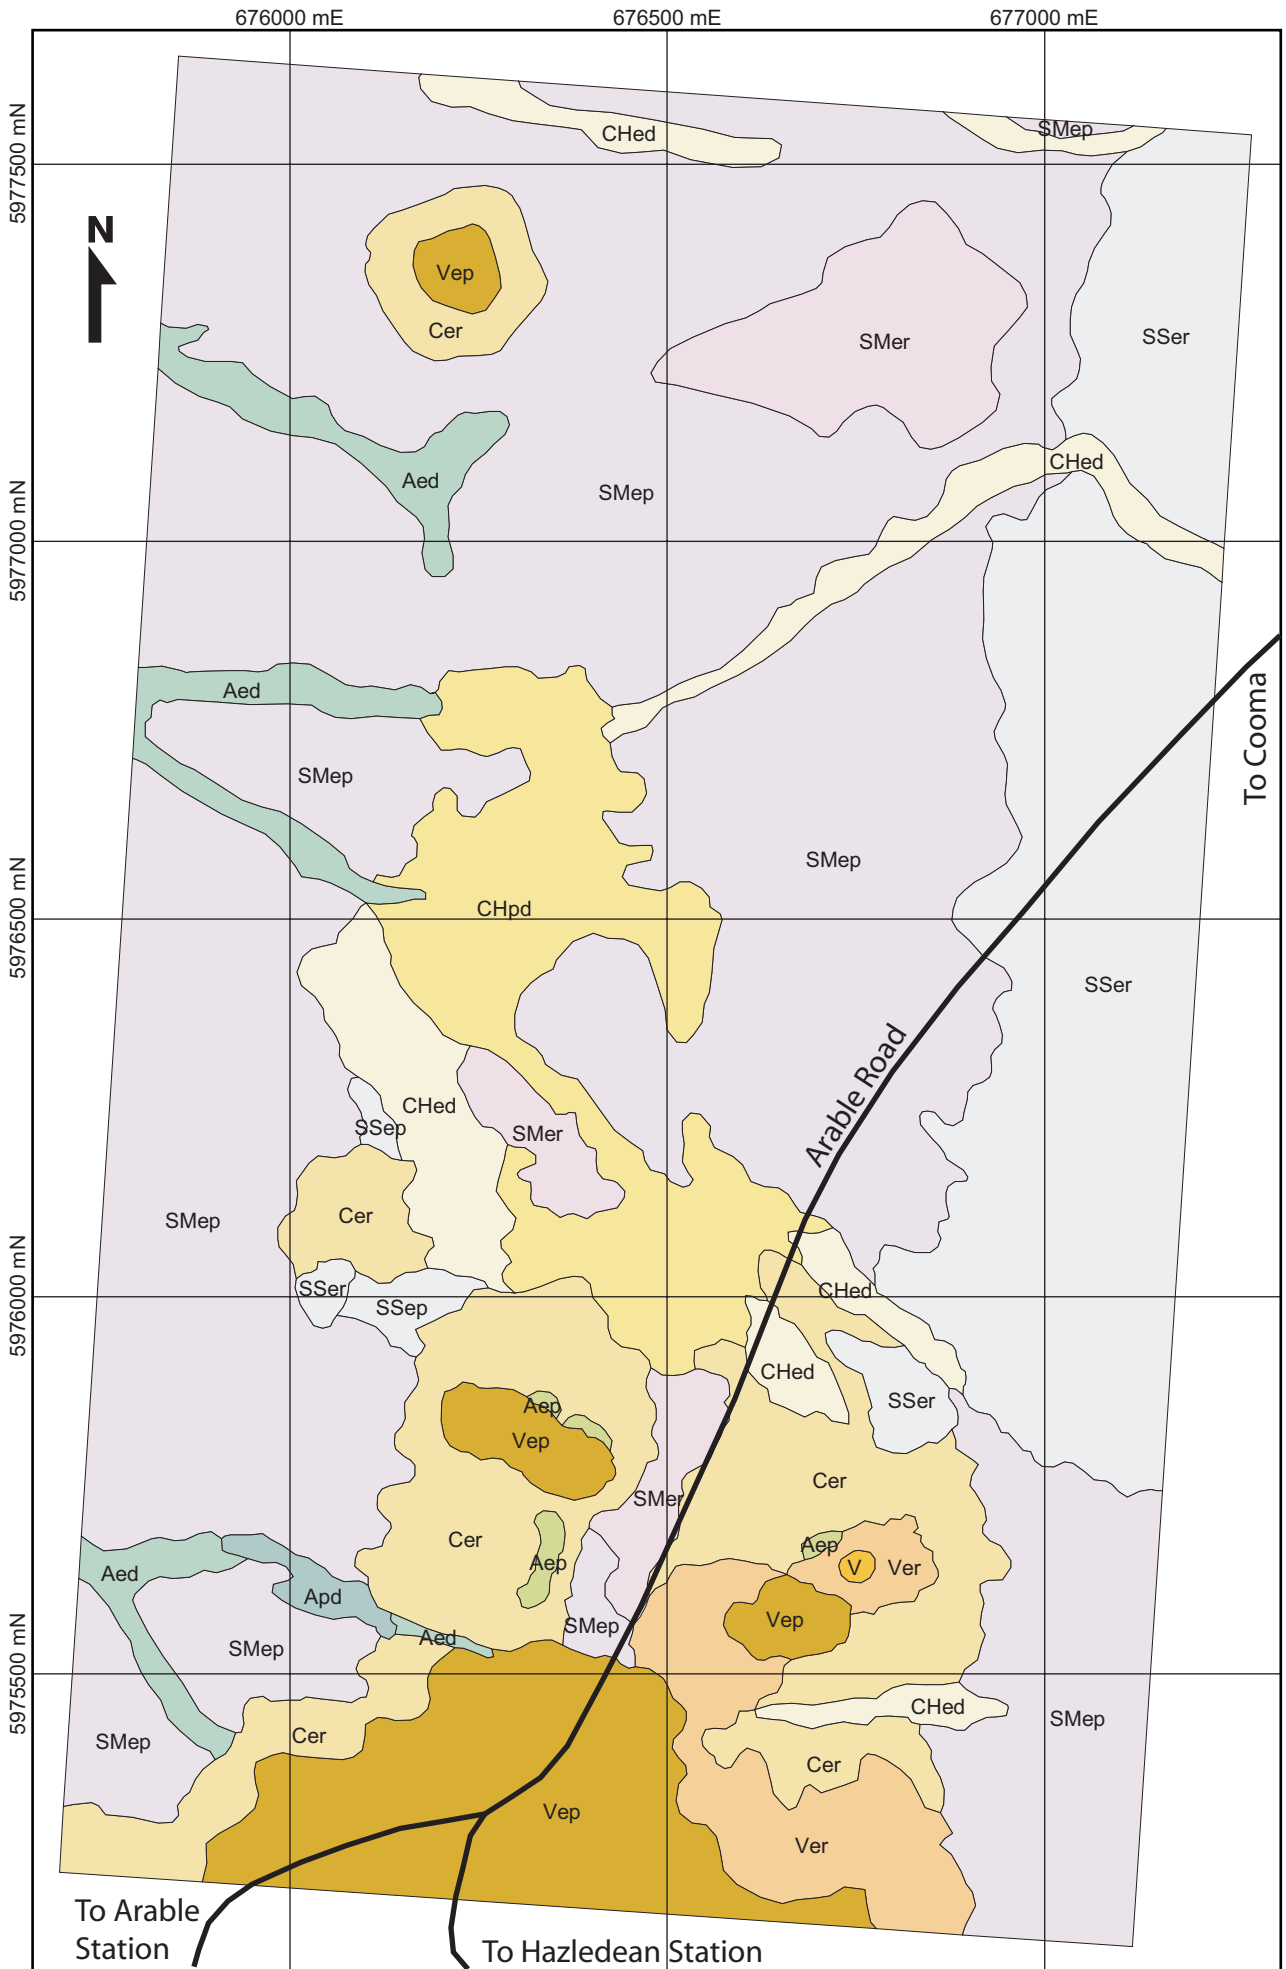

HAZELDEAN PLUG AREA, MONARO VOLCANIC PROVINCE

Compiled by S.M. Hill & I.C. Roach. © S.M. Hill & I.C. Roach, CRC LEME, 2003.
UTM projection using the Australian Map Grid (AMG) Zone 55S, Geodetic Datum of Australia 1966 (AGD66).