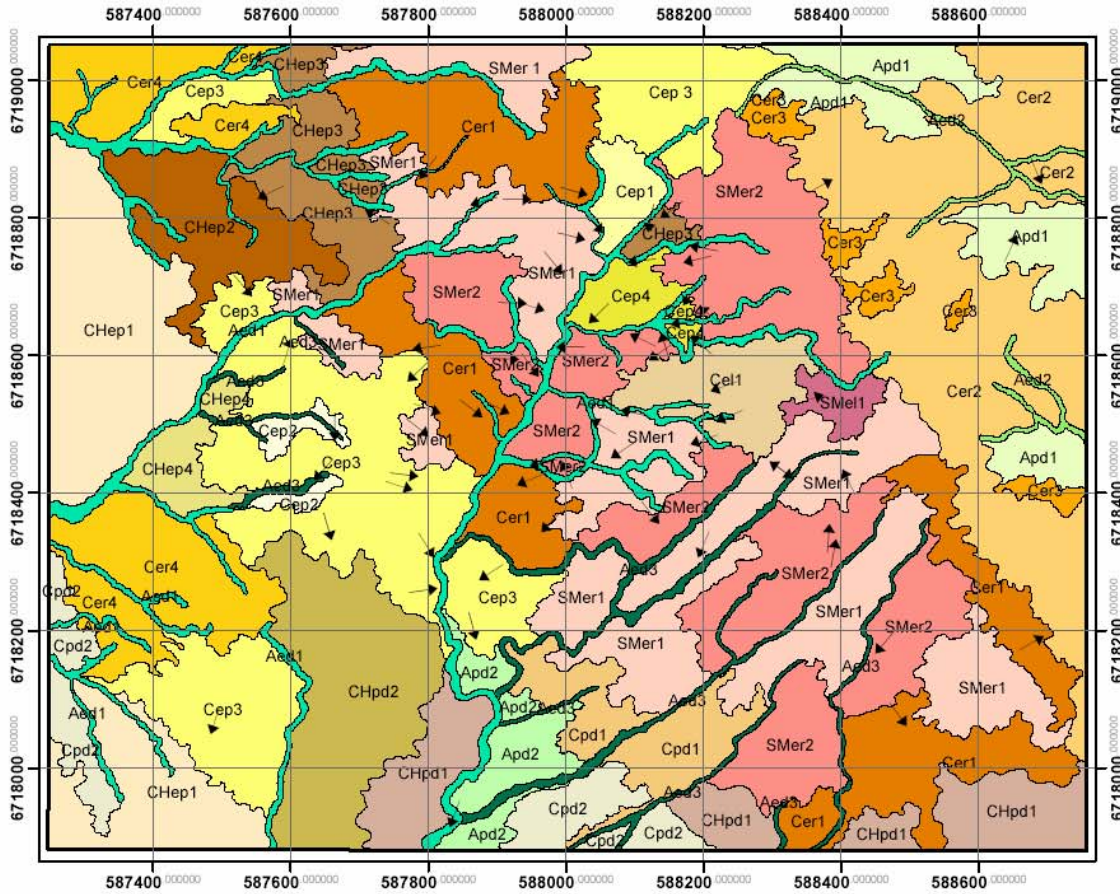

Figure 3a

Eagle Nest Catchment Regolith Map

1 : 7 500

Legend

Observation Diagram